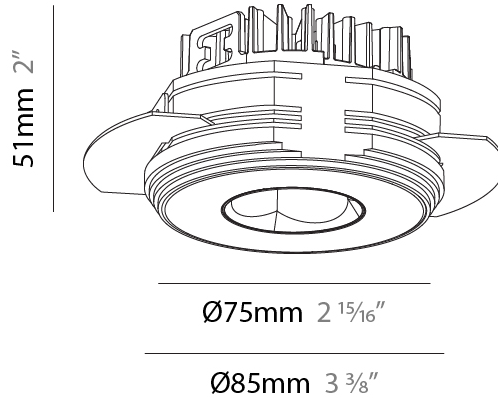

Series: Oiko Pro
Subseries: Oiko Pro Round
Brand: Prolicht
Division: Architectural
Mounting Type: Trimless
Mounting Location: Ceiling
Subcategory: Downlight

PHYSICAL

Shape: Round
Diameter (mm): 75
Diameter (in): 2 15/16
Height (mm): 51
Height (in): 2
Ceiling Thickness (mm): 10 / 12.5 / 15 / 25
Ceiling Thickness (in): 3/8 or 1/2 or 9/16 or 1
Min. Recessing Depth (mm): 60
Min. Recessing Depth (in): 2 3/8
Light Distribution: Direct
Diffuser: Lens Pack - Spread Lens / Linear Spread Lens / Honeycomb Louver
Fixture Finish: SSR / BKV / CWI / CRY / HAB / UFT / ITA / RUA / FTG / MYG / LOD / PUS / FRO / FUP / KIA / POP / BLS / SPG / MEY / GOH / GUM / CHC / COM / ABZ / JAG / OBR / MOS / ROR
Fixture Material: Aluminum Die Cast
Cut-out Measurements: 68mm / 2 11/16" Diameter

ELECTRICAL

Lamp Type: LED (Zhaga Standard)
Input Wattage (W): 15
Total Output Wattage (W): 13.6
Dimming: Tri-Mode (Non-Dimming and Phase Dimming (120Vac only) and 0-10V Dimming)
Driver Included: No
Driver Location: Recessed Housing
Driver Type: Constant Current - Universal
Driver Class: Class 2
Input Voltage (V): 120 - 277
Constant Current (MA): 350

LED

Color Temperature (°K): 2700 / 3000 / 3500 / 4000
Max. Delivered Lumen (lm): 1375 / 1462 / 1531 / 1545
Nominal Lumen (lm): 1566 / 1665 / 1743 / 1759
CRI: >90 CRI
Lamp Life (hrs): 50000

OPTICAL

Reflector°: 50
Adjustability: Fixed

RATINGS AND CERTIFICATIONS

Certified By: Certified for North American Standards
IP rating: IP20