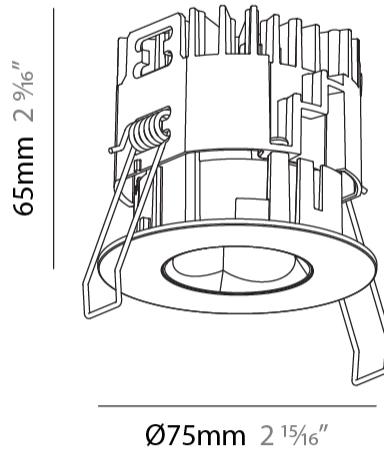

PHYSICAL

Shape: Round
Diameter (mm): 75
Diameter (in): 2 15/16
Height (mm): 65
Height (in): 2 9/16
Ceiling Thickness (mm): 1 - 25
Ceiling Thickness (in): 1/16 - 1 3/16
Min. Recessing Depth (mm): 70
Min. Recessing Depth (in): 2 3/4
Light Distribution: Direct
Diffuser: Lens Pack - Spread Lens / Linear Spread Lens / Honeycomb Louver
Fixture Finish: SSR / BKV / CWI / CRY / HAB / UFT / ITA / RUA / FTG / MYG / LOD / PUS / FRO / FUP / KIA / POP / BLS / SPG / MEY / GOH / GUM / CHC / COM / ABZ / JAG / OBR / MOS / ROR
Fixture Material: Aluminum Die Cast
Cut-out Measurements: 68mm / 2 11/16" Diameter

ELECTRICAL

Lamp Type: LED (Zhaga Standard)
Input Wattage (W): 15
Total Output Wattage (W): 13.6
Dimming: Tri-Mode (Non-Dimming and Phase Dimming (120Vac only) and 0-10V Dimming)
Driver Included: No
Driver Location: Recessed Housing
Driver Type: Constant Current - Universal
Driver Class: Class 2
Housing: See Components
Input Voltage (V): 120 - 277
Constant Current (MA): 350

LED

Color Temperature (°K): 2700 / 3000 / 3500 / 4000
Max. Delivered Lumen (lm): 1295 / 1377 / 1442 / 1455
Nominal Lumen (lm): 1566 / 1665 / 1743 / 1759
CRI: >90 CRI
Lamp Life (hrs): 50000

OPTICAL

Reflector: 34
Adjustability: Fixed

RATINGS AND CERTIFICATIONS

Certified By: Certified for North American Standards
IP rating: IP20