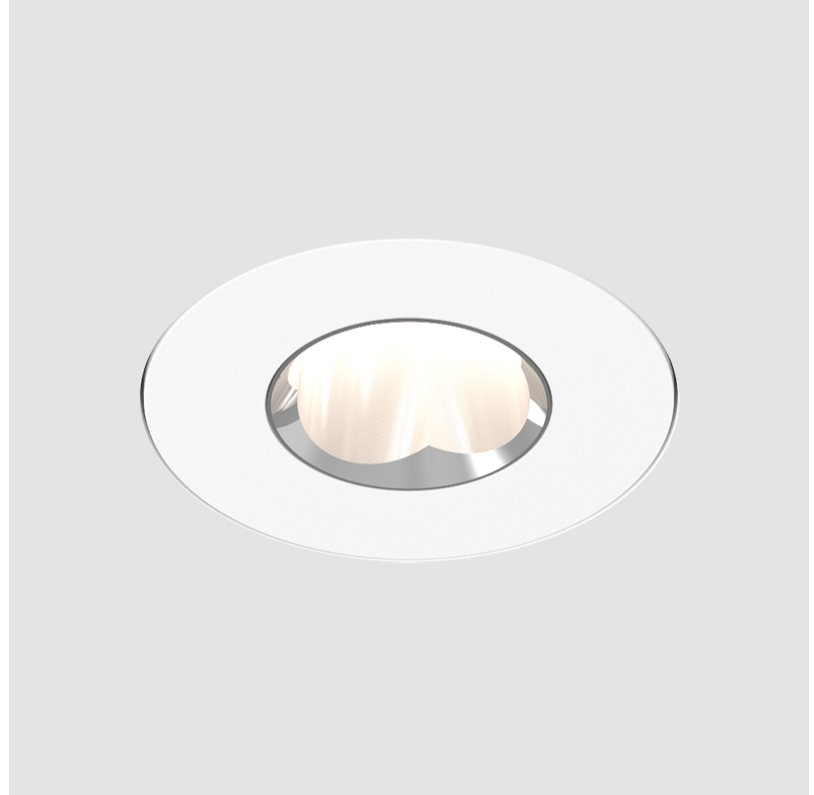

Series: Oiko Pro
Subseries: Oiko Pro Round
Brand: Prolicht
Division: Architectural
Mounting Type: Trimless
Mounting Location: Ceiling
Subcategory: Downlight

PHYSICAL

Shape: Round
Diameter (mm): 75
Diameter (in): 2 15/16
Height (mm): 51
Height (in): 2
Ceiling Thickness (mm): 10 / 12.5 / 15 / 25
Ceiling Thickness (in): 3/8 or 1/2 or 9/16 or 1
Min. Recessing Depth (mm): 60
Min. Recessing Depth (in): 2 3/8
Light Distribution: Direct
Diffuser: Lens Pack - Spread Lens / Linear Spread Lens / Honeycomb Louver
Fixture Finish: SSR / BKV / CWI / CRY / HAB / UFT / ITA / RUA / FTG / MYG / LOD / PUS / FRO / FUP / KIA / POP / BLS / SPG / MEY / GOH / GUM / CHC / COM / ABZ / JAG / OBR / MOS / ROR
Fixture Material: Aluminum Die Cast
Cut-out Measurements: 68mm / 2 11/16" Diameter

ELECTRICAL

Lamp Type: LED (Zhaga Standard)
Input Wattage (W): 15
Total Output Wattage (W): 13.6
Dimming: Tri-Mode (Non-Dimming and Phase Dimming (120Vac only) and 0-10V Dimming)
Driver Included: No
Driver Location: Recessed Housing
Driver Type: Constant Current - Universal
Driver Class: Class 2
Input Voltage (V): 120 - 277
Constant Current (MA): 350

LED

Color Temperature (°K): 2700 / 3000 / 3500 / 4000
Max. Delivered Lumen (lm): 1375 / 1462 / 1531 / 1545
Nominal Lumen (lm): 1566 / 1665 / 1743 / 1759
CRI: >90 CRI
Lamp Life (hrs): 50000

OPTICAL

Reflector°: 50
Adjustability: Fixed

RATINGS AND CERTIFICATIONS

Certified By: Certified for North American Standards
IP rating: IP20