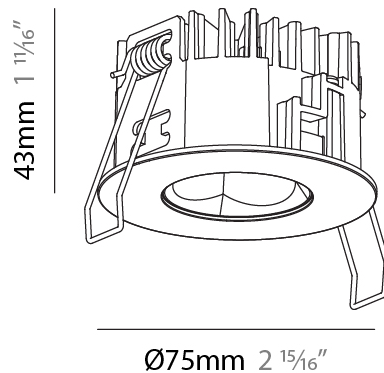

GENERAL

Series: Oiko Pro
Subseries: Oiko Pro Round
Brand: Prolicht
Division: Architectural
Mounting Type: Recessed
Mounting Location: Ceiling
Subcategory: Downlight

PHYSICAL

Shape: Round
Diameter (mm): 75
Diameter (in): 2 ¹⁵/₁₆
Height (mm): 43
Height (in): 1 ¹¹/₁₆
Ceiling Thickness (mm): 1 - 25
Ceiling Thickness (in): 1/16 - 1 3/16
Min. Recessing Depth (mm): 50
Min. Recessing Depth (in): 1 ¹⁵/₁₆
Light Distribution: Direct
Diffuser: Lens Pack - Spread Lens / Linear Spread Lens / Honeycomb Louver
Fixture Finish: SSR / BKV / CWI / CRY / HAB / UFT / ITA / RUA / FTG / MYG / LOD / PUS / FRO / FUP / KIA / POP / BLS / SPG / MEY / GOH / GUM / CHC / COM / ABZ / JAG / OBR / MOS / ROR
Fixture Material: Aluminum Die Cast
Cut-out Measurements: 68mm / 2 11/16" Diameter

ELECTRICAL

Lamp Type: LED (Zhaga Standard)
Input Wattage (W): 15
Total Output Wattage (W): 13.6
Dimming: Tri-Mode (Non-Dimming and Phase Dimming (120Vac only) and 0-10V Dimming)
Driver Included: No
Driver Location: Recessed Housing
Driver Type: Constant Current - Universal
Driver Class: Class 2
Input Voltage (V): 120 - 277
Constant Current (MA): 350

LED

Color Temperature (°K): 2700 / 3000 / 3500 / 4000
Max. Delivered Lumen (lm): 1464 / 1556 / 1630 / 1645
Nominal Lumen (lm): 1566 / 1665 / 1743 / 1759
CRI: >90 CRI
Lamp Life (hrs): 50000

OPTICAL

Reflector°: 60
Adjustability: Fixed

RATINGS AND CERTIFICATIONS

Certified By: Certified for North American Standards
IP rating: IP20