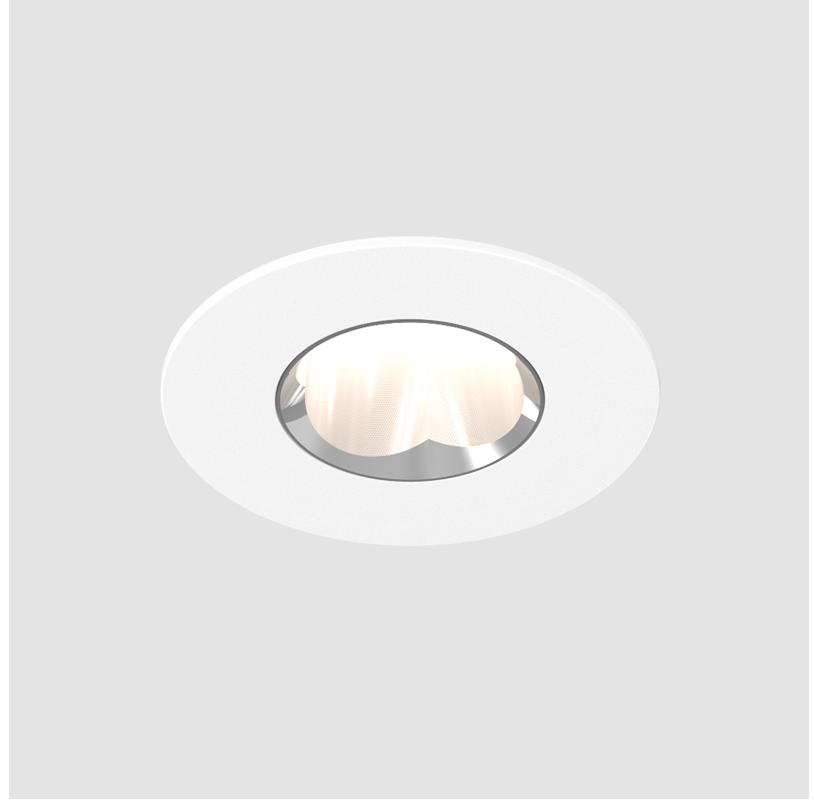

PHYSICAL

Shape: Round
Diameter (mm): 75
Diameter (in): 2 15/16
Height (mm): 65
Height (in): 2 9/16
Ceiling Thickness (mm): 1 - 25
Ceiling Thickness (in): 1/16 - 1 3/16
Min. Recessing Depth (mm): 70
Min. Recessing Depth (in): 2 3/4
Light Distribution: Direct
Diffuser: Lens Pack - Spread Lens / Linear Spread Lens / Honeycomb Louver
Fixture Finish: SSR / BKV / CWI / CRY / HAB / UFT / ITA / RUA / FTG / MYG / LOD / PUS / FRO / FUP / KIA / POP / BLS / SPG / MEY / GOH / GUM / CHC / COM / ABZ / JAG / OBR / MOS / ROR
Fixture Material: Aluminum Die Cast
Cut-out Measurements: 68mm / 2 11/16" Diameter

ELECTRICAL

Lamp Type: LED (Zhaga Standard)
Input Wattage (W): 15
Total Output Wattage (W): 13.6
Dimming: Tri-Mode (Non-Dimming and Phase Dimming (120Vac only) and 0-10V Dimming)
Driver Included: No
Driver Location: Recessed Housing
Driver Type: Constant Current - Universal
Driver Class: Class 2
Housing: See Components
Input Voltage (V): 120 - 277
Constant Current (MA): 350

LED

Color Temperature (°K): 2700 / 3000 / 3500 / 4000
Max. Delivered Lumen (lm): 1295 / 1377 / 1442 / 1455
Nominal Lumen (lm): 1566 / 1665 / 1743 / 1759
CRI: >90 CRI
Lamp Life (hrs): 50000

OPTICAL

Reflector: 34
Adjustability: Fixed

RATINGS AND CERTIFICATIONS

Certified By: Certified for North American Standards
IP rating: IP20